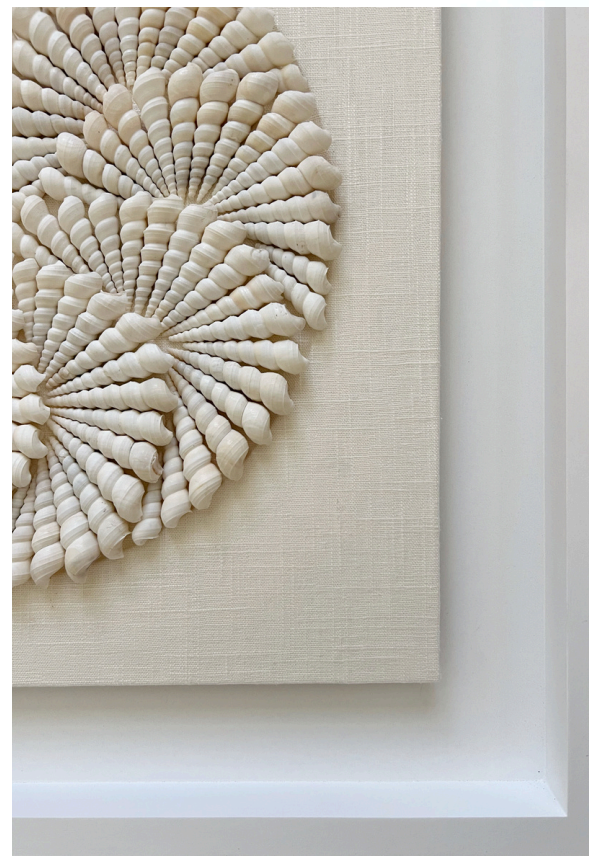

KATARINA TIFFT

SHELLSCAPES

Signature Shellscapes

Signature Shellscapes feature white seashells meticulously arranged on a classic linen background, showcasing a timeless interplay of texture and craftsmanship.

Handcrafted in Florida, these pieces offer a neutral palette, making them a timeless addition to any collection.

Designs are available in two compositions: a circular layout or a bordered style, allowing for flexibility to match a variety of aesthetic preferences.

Signature Shellscapes Framing

Signature Shellscapes are presented with Float Mount Framing, creating the illusion of the artwork floating within its borders for a sleek, modern look. The visible edges cast subtle shadows, enhancing depth and dimension. This permanent, glass-free design ensures a clean, uninterrupted view of the piece.

Each frame is handmade and fully customizable.

Signature Designs

Ripple
18"x18"

Ripplet- Horizontal
18"x18"

Ripplet- Vertical
18"x18"

Signature Designs

Hydrangea
24"x24"

Wave After Wave
24"x24"